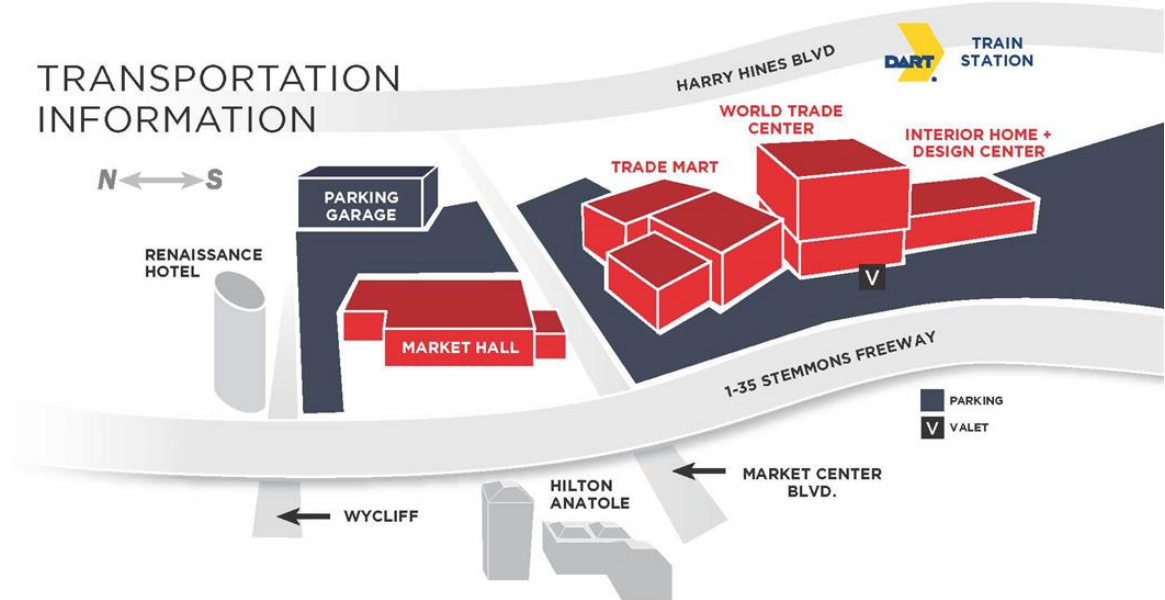

### World Trade Center [WTC]

[2050 Stemmons Freeway, Dallas, TX 75207]

Thursday, July 18 & Friday, July 19

location of (on 11<sup>th</sup> Floor unless noted otherwise):

- Check-In Desk
- Expo
- CEUs
- Pop-Up Talks
- Design Insiders Tours starting point
- Student Programming
- Showroom Lunches (5<sup>th</sup> Floor)
- DMC / non-conference Food & Beverage on the 1<sup>st</sup> Floor off of the Atrium: Fountain Café, Cafeteria, Starbucks (all open until 2:00 PM)

### Interior Home + Design Center [IH+DC]

[2000 Stemmons Freeway, Dallas, TX 75207]

location of:

- Opening Night Party (Wednesday, July 17 @ 5:00 PM – 1<sup>st</sup> Floor)
- Networking Happy Hour (Thursday, July 18 @ 5:00 PM – 2<sup>nd</sup> Floor)
- Awards Cocktail Party (Friday, July 19 @ 5:00 PM – 1<sup>st</sup> Floor)

### Parking for DMC's WTC & IH+DC

- There are no markets going on at Dallas Market Center during CDT24, so parking will not be hard to find.
- For fastest in and out, we recommend you park on the Freeway side in front of the WTC or IH+DC.
- For those arriving after 5:00 PM for the Wednesday Opening Night Party, Thursday Happy Hour, and/or Friday Awards Cocktail Party, you must enter through the IH+DC front entrance.
- **IMPORTANT NOTICE ABOUT VALET:** There is valet service in front of the WTC; however, it closes at 5:00 PM each day. Therefore, if you valet your car during the day but plan to stay after 5:00 PM, **YOU MUST CLAIM YOUR CAR BEFORE 5:00 PM.**

## SEE THE FOLLOWING PAGES FOR MAPS OF: