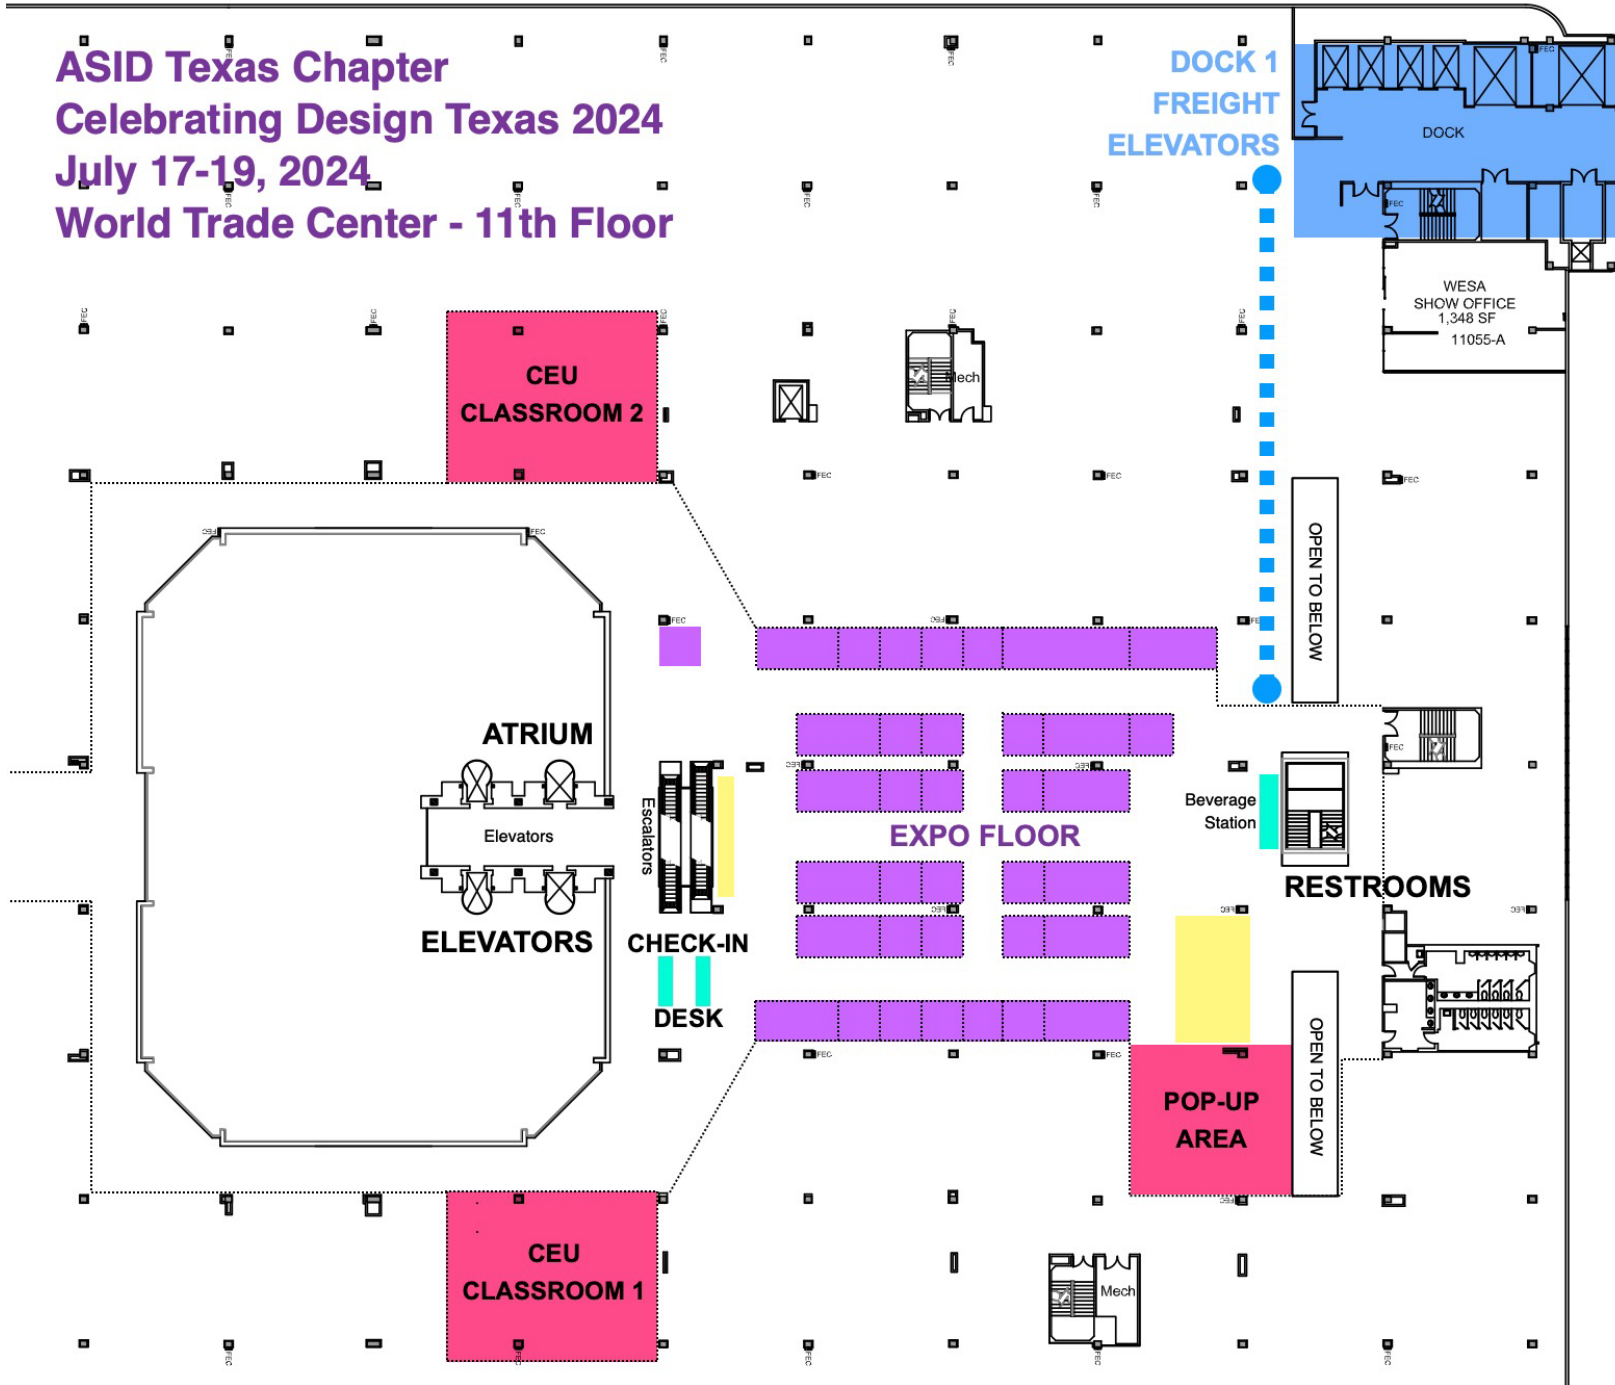

**ASID Texas Chapter
Celebrating Design Texas 2024
July 17-19, 2024
World Trade Center - 11th Floor**